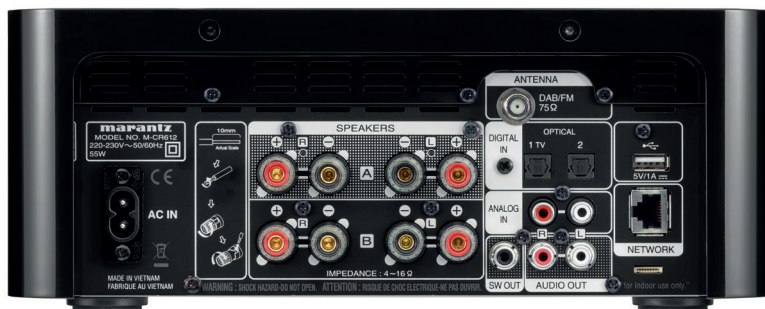

M-CR612 TRUE HI-FI NETWORK SYSTEM

Design and specifications are subject to change by Marantz without notice.

FEATURES	M-CR612
High quality power output	2x 60 W or 4x 30 W
Bi-Amping / Parallel BTL mode	• / •
CD Compatibility: CD / CD-R/RW / WMA / MP3 / AAC	• / • / • / • / •
Tuner: DAB / DAB+ / FM (RDS)	• / • / •
WiFi / Bluetooth / Spotify Connect / AirPlay 2	• / • / • / •
Network & Online Music Streaming	•
HEOS Multiroom integrated	•
Rear USB	•
Speaker A / B	• (Individual volume)
Powered multi-room for one extra room	•
Digital Optical in / Analogue in	2 / 1
Analogue out	Fixed & Variable
Subwoofer Pre-out	•
Headphone Output	•
High Grade Audio Components	•
Tone Control: Bass / Treble / Balance	• / • / •
Low Noise OLED display	3 line
Illuminated front	pure white + off mode
Clock / Sleep Timer	• / •
Programmable Timer: Once / Daily	• / •
NETWORK MUSIC STREAMING	
Ethernet / Wi-Fi	• / • (dual antenna / dual band)
Made for iPhone/iPod/iPad	with AirPlay 2
Internet Radio (TuneIn)	•
Spotify Connect, Deezer, TIDAL, Napster, Soundcloud*	• / • / • / - / •
Lossy formats MP3 / WMA / AAC	• / • / •
Lossless formats FLAC / ALAC / WAV	• / • / •
DSD Streaming	• (2.8 MHz / 5.6 MHz)
FLAC HD 192/24 / WAV 192/24 / ALAC 192/24	• / • / •
Gapless playback	• (FLAC, WAV, ALAC, DSD)
Compatible with Remote App for Smart Phones	• (Android/iOS)

SPECIFICATIONS	
AUDIO SECTION	
Power Output (6 ohm, 1kHz)	60 W / 30 W
Number of channels	2 / 4
Freq. Response (Analogue In)	5Hz - 40kHz
Signal to Noise Ratio	90dB
Total Harmonic Distortion	0.1 %
DAB+ SECTION	
Receiving Range (Band III)	•
Signal to Noise Ratio DAB (Mono/Stereo)	95dB
Frequency response DAB	20Hz - 20 kHz
Stereo Separation DAB	90dB
TUNER SECTION FM	
Frequency Range FM	87.5 - 108 MHz
Signal to Noise Ratio (Mono/Stereo) FM	70/70dB
Total Harmonic Distortion (Mono/Stereo) FM	0.3/0.4%
GENERAL	
Available colors	Black / Silver-Gold
Power Consumption	55 W
Standby Consumption	0.3 W
Auto Power off	•
Detachable Power Cable	•
Remote Control	RC014CR
DAB Antenna included	•
Maximum Dimensions (W x D x H)	280 x 303 x 111 mm
Weight	3.4 kg
EAN	
EU	MCR612/N1B 4951035068014 Black
	MCR612/N1SG 4951035067994 Silver-Gold
UK	MCR612/T1B 4951095071085 Black
	MCR612/T1SG 4951095071092 Silver-Gold

The Bluetooth® word mark and logos are registered trademarks owned by Bluetooth SIG, Inc. and any use of such marks by D&M Holdings Inc. is under license. The Spotify software is subject to third party licenses found here: www.spotify.com/connect/third-party-licenses. Other trademarks and trade names are those of their respective owners. Marantz is a trademark or registered trademark of D&M Holdings, Inc.

* All specs can be subject to change.